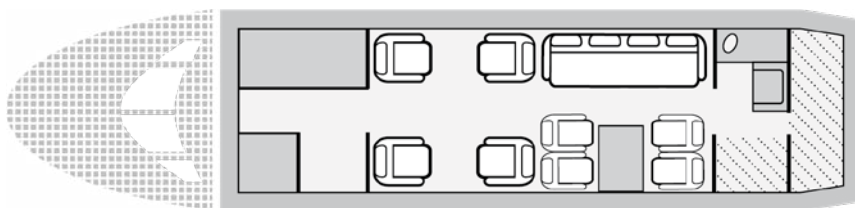

AIRCRAFT AMENITIES

- Full galley
- Enclosed lavatory
- Airshow
- Flight phone
- Leather seats
- Power outlets
- Microwave
- WiFi

www.hillprivateav.com | +1.888.323.7887