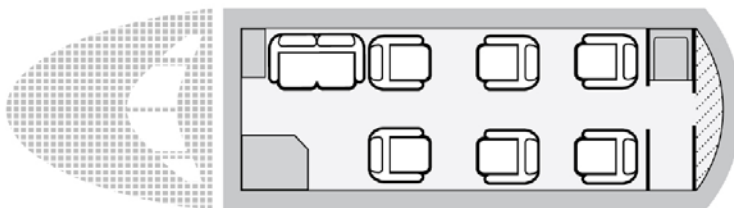

AIRCRAFT AMENITIES

- Mini galley
- Enclosed lavatory
- Airshow
- Leather seats
- Power outlets
- WiFi

www.hillprivateav.com | +1.888.323.7887