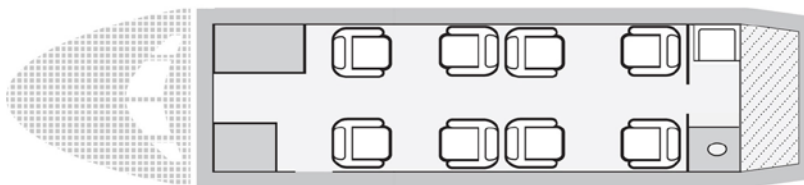

www.hillprivateav.com | +1.888.323.7887